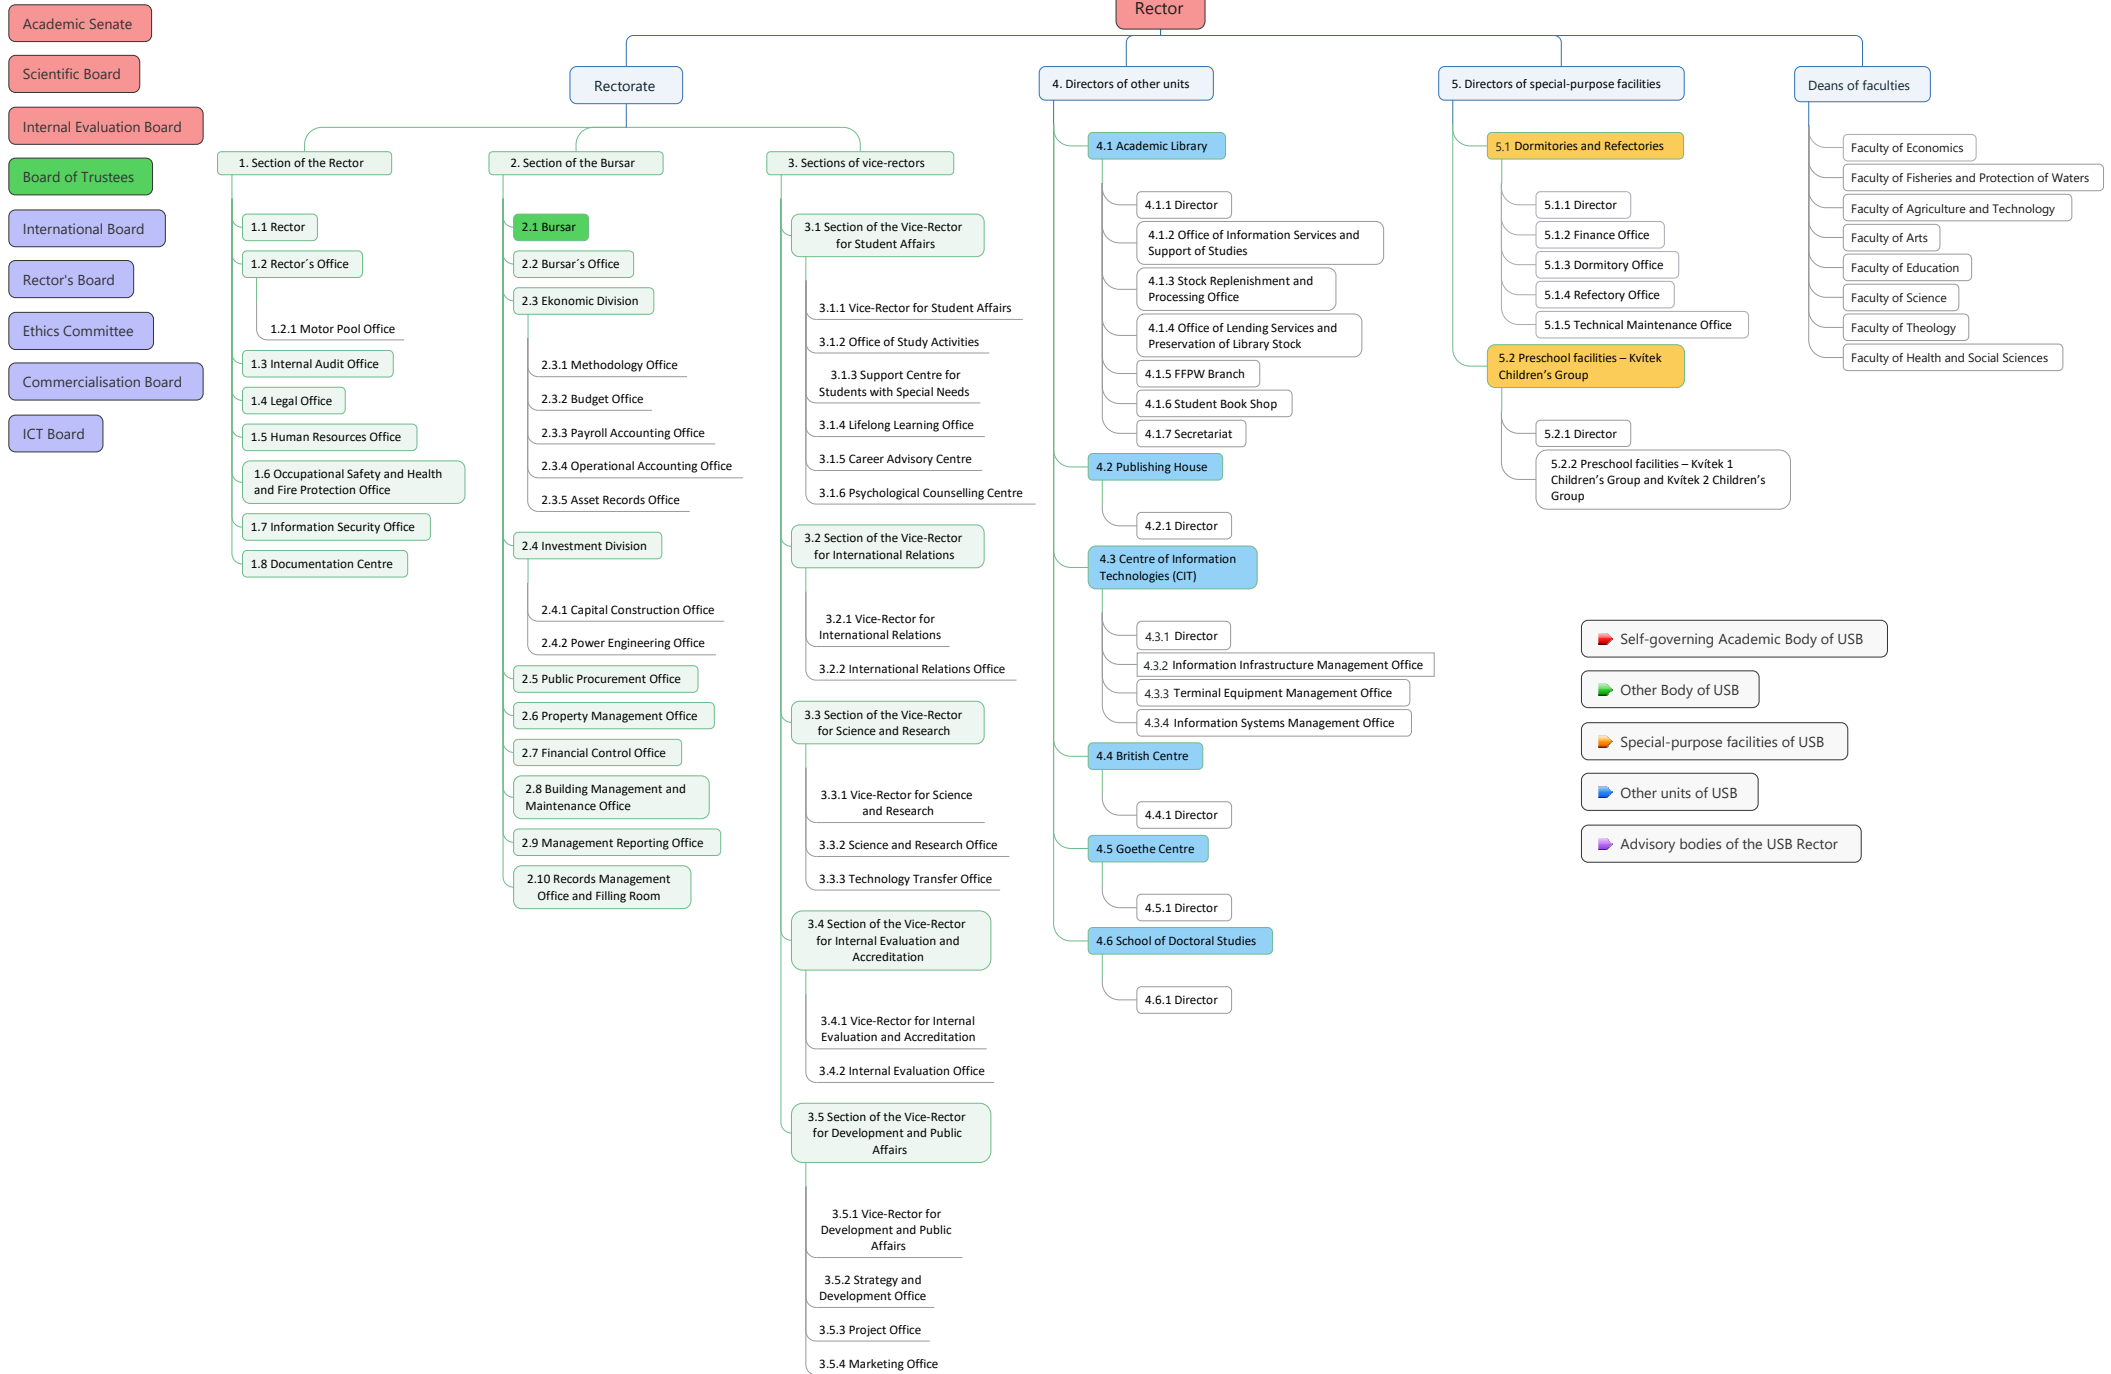

Annexe No. 1 to the Rector's Ordinance R 582 - Organisational structure of USB, USB Rectorate, and non-faculty constituent parts of USB

- Self-governing Academic Body of USB
- Other Body of USB
- Special-purpose facilities of USB
- Other units of USB
- Advisory bodies of the USB Rector